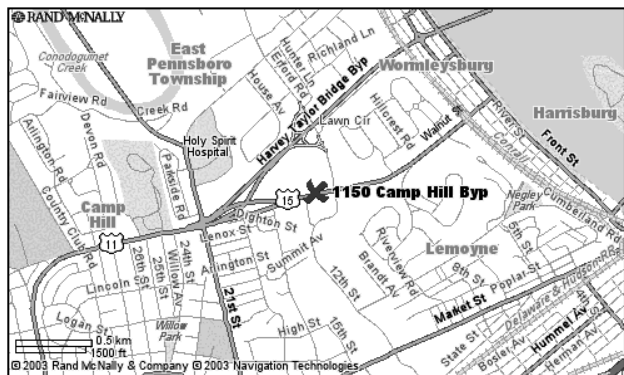

Radisson Hotel Harrisburg

DIRECTIONS

From Harrisburg International Airport and Lancaster	Travel I-283 West toward Harrisburg to I-83 South to Exit 41A (Camp Hill-Route 581 West.) Then take Exit 5A (Camp Hill-Route 15 North.) Follow Route 15 North for about 2 miles and Radisson is on the left.
From Philadelphia Area	Travel I-76 West (PA Turnpike) to Exit 236 (Gettysburg.) Go North on Route 15 for about 6 miles. Radisson is on the left.
From Pittsburgh Area	Travel I-76 East (PA Turnpike) to Exit 236 (Gettysburg.) Go North on Route 15 for about 6 miles. Radisson is on the left.
From New York	From GW Bridge, Holland Tunnel, or Lincoln Tunnel, follow the NJ Turnpike South to Exit 14 (I-78 West.) Then take I-81 South and get off at Exit 65 (Enola/Marysville.) Travel Routes 11/15 South for about 5 miles. At the 5 th traffic light, turn right onto Walnut Street. Go straight for two more lights, and Radisson is on the right.
From Upstate New York, North Eastern PA and Canada	(From the PA border) Travel I-81 South and take Exit 65 (Enola/Marysville.) Travel Routes 11/15 South for about 5 miles. At the 5 th traffic light, turn right onto Walnut Street. Go straight for two more lights, and Radisson is on the right.
From Allentown and Bethlehem	Travel I-78 West to I-81 South and take Exit 65 (Enola/Marysville.) Travel Routes 11/15 South for about 5 miles. At the 5 th traffic light, turn right onto Walnut Street. Go straight for two more lights, and Radisson is on the right.
From York, Baltimore, and Washington D.C.	(From PA border) Travel I-83 North to Exit 41A (Camp Hill-Route 581 West) then take Exit 5A (Camp Hill-Route 15 North). Follow Route 15 North for about 2 miles and Radisson is on the left.
From State College	Travel Route 322 East to Routes 11/15 South. At the 5 th traffic light, turn right onto Walnut Street. Go straight for two more lights, and Radisson is on the right.
From Hershey	Travel Route 322 West to I-83 South. Take Exit 41A (Camp Hill-Route 581 West.) Then take Exit 5A (Camp Hill-Route 15 North.) Follow Route 15 North for about 2 miles and Radisson is on the left.