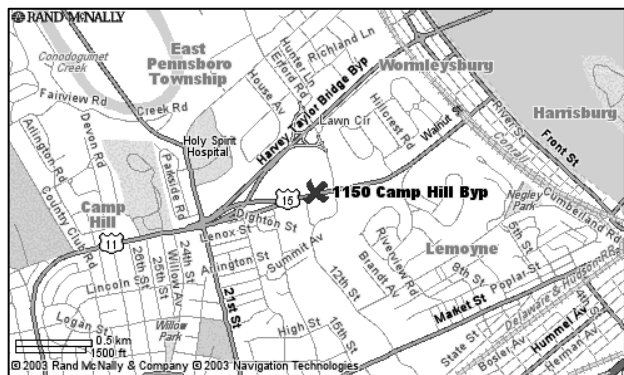

## DIRECTIONS

<b>From Harrisburg International Airport and Lancaster</b>	Travel I-283 West toward Harrisburg to I-83 South to Exit 41A (Camp Hill-Route 581 West.) Then take Exit 5A (Camp Hill-Route 15 North.) Follow Route 15 North for about 2 miles and Radisson is on the left.
<b>From Philadelphia Area</b>	Travel I-76 West (PA Turnpike) to Exit 236 (Gettysburg.) Go North on Route 15 for about 6 miles. Radisson is on the left.
<b>From Pittsburgh Area</b>	Travel I-76 East (PA Turnpike) to Exit 236 (Gettysburg.) Go North on Route 15 for about 6 miles. Radisson is on the left.
<b>From New York</b>	From GW Bridge, Holland Tunnel, or Lincoln Tunnel, follow the NJ Turnpike South to Exit 14 (I-78 West.) Then take I-81 South and get off at Exit 65 (Enola/Marysville.) Travel Routes 11/15 South for about 5 miles. At the 5 <sup>th</sup> traffic light, turn right onto Walnut Street. Go straight for two more lights, and Radisson is on the right.
<b>From Upstate New York, North Eastern PA and Canada</b>	(From the PA border) Travel I-81 South and take Exit 65 (Enola/Marysville.) Travel Routes 11/15 South for about 5 miles. At the 5 <sup>th</sup> traffic light, turn right onto Walnut Street. Go straight for two more lights, and Radisson is on the right.
<b>From Allentown and Bethlehem</b>	Travel I-78 West to I-81 South and take Exit 65 (Enola/Marysville.) Travel Routes 11/15 South for about 5 miles. At the 5 <sup>th</sup> traffic light, turn right onto Walnut Street. Go straight for two more lights, and Radisson is on the right.
<b>From York, Baltimore, and Washington D.C.</b>	(From PA border) Travel I-83 North to Exit 41A (Camp Hill-Route 581 West) then take Exit 5A (Camp Hill-Route 15 North). Follow Route 15 North for about 2 miles and Radisson is on the left.
<b>From State College</b>	Travel Route 322 East to Routes 11/15 South. At the 5 <sup>th</sup> traffic light, turn right onto Walnut Street. Go straight for two more lights, and Radisson is on the right.
<b>From Hershey</b>	Travel Route 322 West to I-83 South. Take Exit 41A (Camp Hill-Route 581 West.) Then take Exit 5A (Camp Hill-Route 15 North.) Follow Route 15 North for about 2 miles and Radisson is on the left.